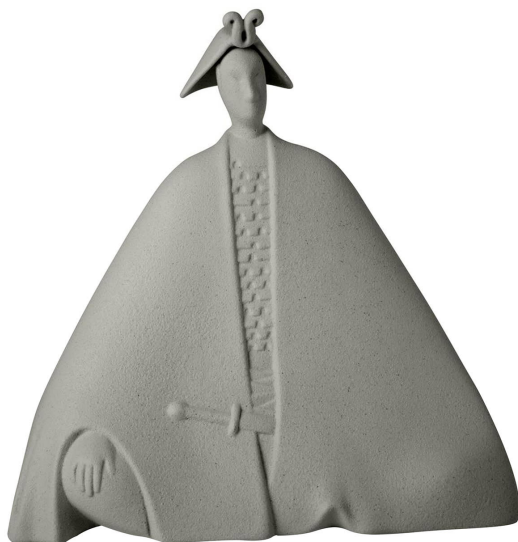

# ARTEMEST

HOME DÉCOR : OTHER DÉCOR : DECORATIVE ART

### SAMURAI #3

\$250

#### DESCRIPTION

The Samurai, the warriors of ancient Japan, skilled in using the curved sword called Katana, base their lives on a code of honour: Bushido. Geisha, a woman with a slender figure and delicate features, keeps everything under control, even the modulation of her breath. A synthesis of strength of spirit and fragility. Lineasette has interpreted these figures with sculptural works of the highest quality, with refined decorative details.

#### DETAILS & DIMENSIONS

- Material: Ceramics
- Dimensions (in): W 12.60 x D 4.33 x H 12.20
- Dimensions (cm): W 32 x D 11 x H 31
- Handmade In Italy