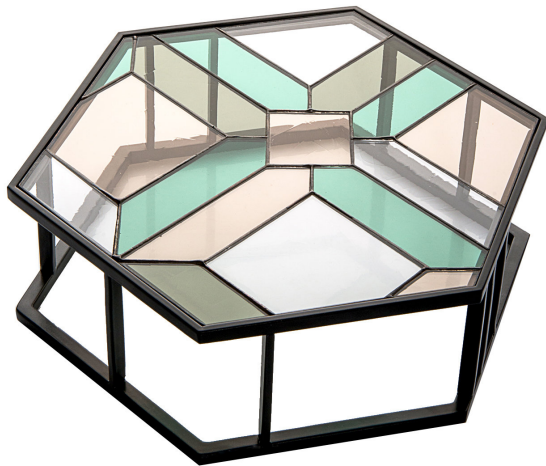

# ARTEMEST

TABLETOP : MORE TABLETOP : TRAYS

*Serena Confalonieri*

**SANTISSIMI #2 TRAY**

\$660

## DESCRIPTION

This elegant tray is made with colorful slabs of stained glass joint together with iron that strikingly complements the pastel color palette of the glass. The ancient technique used to decorate cathedrals' windows is reinvented to suit a contemporary piece. Colors and silhouette, inspired by modern architecture, are a minimalist take on the window decorations in Milan's cathedral, the Duomo.

## DETAILS & DIMENSIONS

- Material: Glass, Iron
- Dimensions (in): W 10.43 x D 10.43 x H 3.54
- Dimensions (cm): W 26.5 x D 26.5 x H 9
- Handmade In Italy