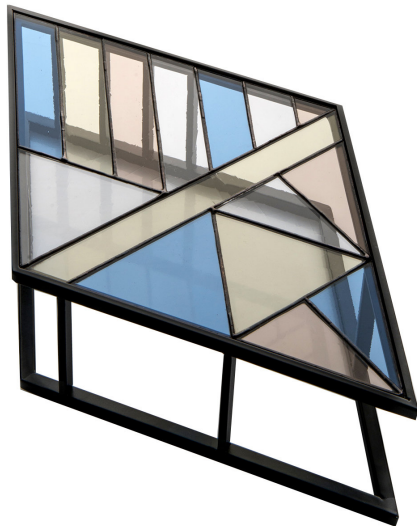

# ARTEMEST

TABLETOP : MORE TABLETOP : TRAYS

*Serena Confalonieri*

**SANTISSIMI #3 TRAY**

\$660

## DESCRIPTION

Inspired by the traditional window decorations of gothic churches and crafted using the same ancient techniques, this sophisticated tray is adorned at the top with a series of tinted glasses in pastel colors creating striking geometric patterns. The iron that separates each piece of glass gets thicker at the edges and provides an elegant frame for the delicate piece, giving it a contemporary allure.

## DETAILS & DIMENSIONS

- Material: Glass, Iron
- Dimensions (in): W 20.67 x D 6.10 x H 3.54
- Dimensions (cm): W 52.5 x D 15.5 x H 9
- Handmade In Italy