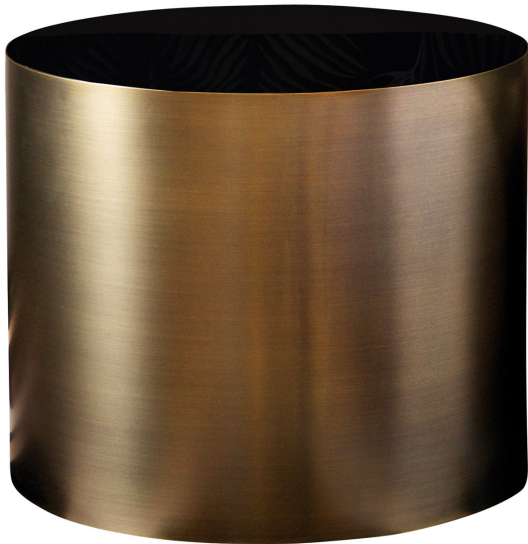

ARTEMEST

FURNITURE : TABLES : COFFEE TABLES

DOM Edizioni

SASHA COFFEE TABLE

\$2,590

DESCRIPTION

Either alone or combined with the Sasha Large Coffee Table, this will be a sophisticated and versatile addition to a modern interior. Its structure is crafted in a perfect cylinder with a wooden base finished with a lacquered bronze color. The top is in black lacquered glass and will infuse any interior with unique elegance. First presented at Milan Design Week in 2017, the Sasha Collection can complement any of the sofas and seating options by DOM Edizioni, creating a refined ambiance in both private and contract spaces.

DETAILS & DIMENSIONS

- Material: Glass, Wood
- Dimensions (in): W 22.05 x D 22.05 x H 18.11
- Dimensions (cm): W 56 x D 56 x H 46
- Handmade In Italy