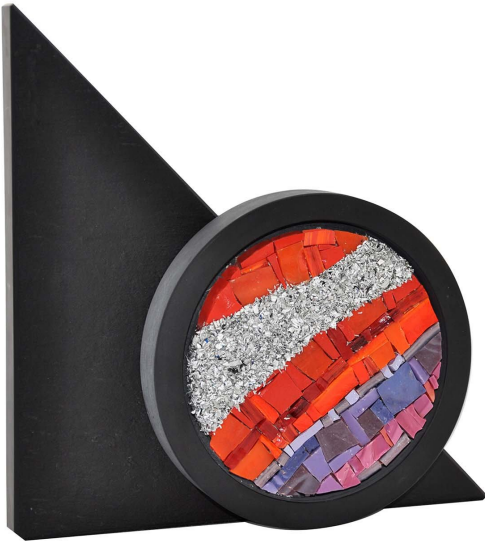

ARTEMEST

HOME DECOR : OTHER DÉCOR : DECORATIVE ART

Design Center 1991

SATURNO MOSAIC SCULPTURE BY NINO BASSO

\$1,430

DESCRIPTION

This contemporary slate and mosaic sculpture by designer Nino Basso has triangular and round forms that culminate into a central mosaic with warm tones of orange, pink and purple. Entirely created by hand, the unique piece's mosaic decoration is set against a stark black backdrop that provides added visual impact.

DETAILS & DIMENSIONS

- Material: Slate mosaic
- Dimensions (in): W 9.84 x D 2.76 x H 9.84
- Dimensions (cm): W 25 x D 7 x H 25
- Handmade In Italy