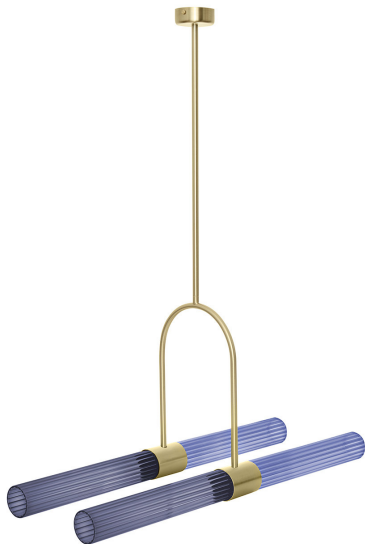

# ARTEMEST

LIGHTING : CHANDELIERS

*Luce Tu Lighting*

## SBARLUSC ASYMMETRIC CHAMPAGNE AND BLUE DOUBLE PENDANT LAMP

\$5,100

### DESCRIPTION

This stunning chandelier is a luminous jewel named with the Milanese word for sparkle. The structure in metal with a champagne finish supports two pairs of diffusers made entirely by hand in Brianza, near Milan in two different blue nuances for a unique effect. This piece supports 48 W GU10 LED bulb with 2800 lm flow. The lamp has a supply of 230V 50Hz, with IP20 protection class and 3000k color temperature. Other colors are available, please consult the Concierge for options.

### DETAILS & DIMENSIONS

- Material: Metal Glass
- Dimensions (in): W 7.87 x D 28.11 x H 19.69
- Dimensions (cm): W 20 x D 71.4 x H 50
- Handmade In Italy