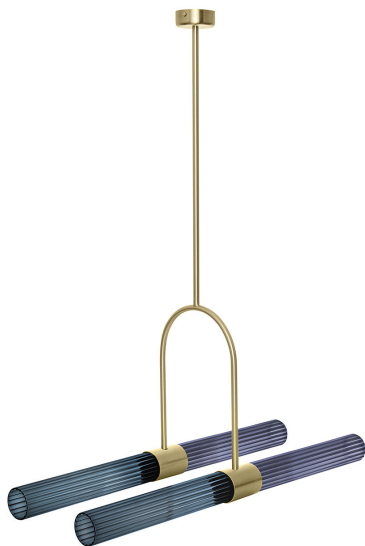

# ARTEMEST

LIGHTING : CHANDELIERS

### SBARLUSC GLASS AND CHAMPAGNE BRASS DOUBLE PENDANT LAMP

\$5,100

#### DESCRIPTION

Combining innovative techniques and traditional craftsmanship, this superb chandelier is made up by two sets of grooved cylindrical shades in different hues made entirely by the expert hands of artisans in Brianza, near Milan, and supported by a metal structure with a champagne finish. The lamp supports 48W VC6 and VC1 LED bulbs with a flow of 2800 lm. The supply is 230V 50Hz with protection class IP20 and 3000k color temperature.

#### DETAILS & DIMENSIONS

- Material: Metal Glass
- Dimensions (in): W 28.11 x D 3.15 x H 31.50
- Dimensions (cm): W 71.4 x D 8 x H 80
- Handmade In Italy