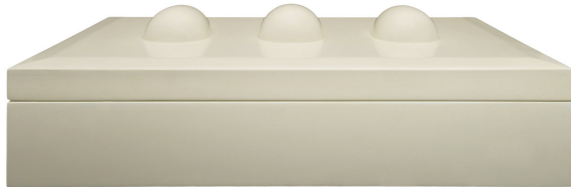

ARTEMEST

LIFESTYLE : ALL BOXES : BOXES

Mario Bottiglieri

SCATOLA BOX

\$2,400

DESCRIPTION

This is an artwork in brass and polished wood by conceptual artist Bottiglieri. The box with three eggs is a propitiatory item ideal for contemporary settings. It is a black and white coffee table box intended to hide away the unnecessary to the eye.

DETAILS & DIMENSIONS

- Material: Brass, Wood
- Dimensions (in): W 16.38 x D 9.75 x H 5.07
- Dimensions (cm): W 42 x D 25 x H 13
- Handmade in Italy