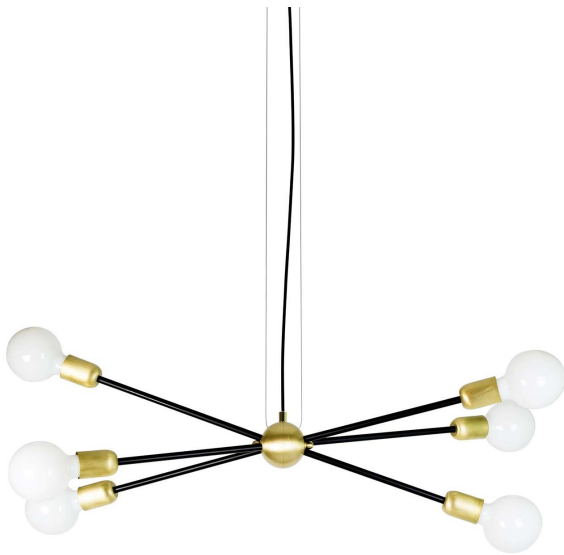

ARTEMEST

LIGHTING : CHANDELIERS

Interia

SCIANGAI/S CEILING LAMP

\$1,160

DESCRIPTION

A stunning and modern piece, this ceiling lamp is inspired by Mikado, a pick-up sticks game. Evoking the shape of a handful of sticks, the six steel arms of this striking ceiling lamp dynamically stem from a central brass core to spread light in any room in the house. A brass ceiling rose supports the cord measuring 1.5 meters with two black PVC wires of .75 mm. The voltage is 220-240V/50Hz with six included G155 7.5W LED dim 2700K 806LM milky bulbs (max 12W LED E27). Class II IP20. This piece is also available in all brass, please ask the Concierge for pricing with this option. For 110V bulbs not included.

DETAILS & DIMENSIONS

- Material: Brass Steel PVC
- Dimensions (in): W 43.31 x D 19.69 x H 7.87
- Dimensions (cm): W 110 x D 50 x H 20
- Handmade In Italy