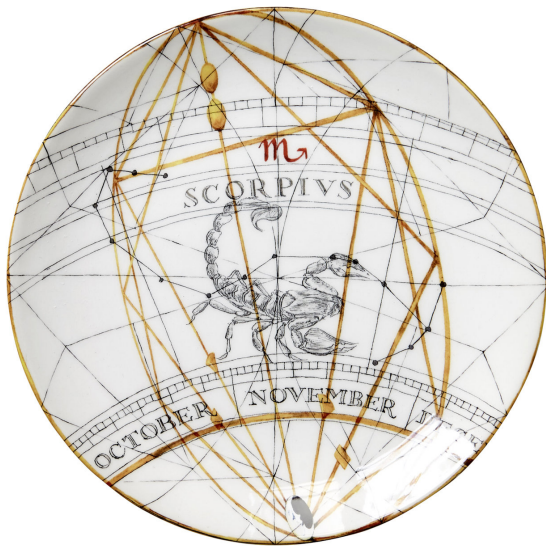

ARTEMEST

TABLETOP : TABLEWARE : DESSERT PLATES

Laboratorio Paravicini

ZODIACO SCORPIUS DESSERT PLATE

\$85

DESCRIPTION

This elegant dessert plate celebrates the zodiac sign of Scorpio, with a central drawing depicting a scorpion raising its stinger, surrounded by black and white decorations and its name and months in Latin. Golden lines render the sky and help place Scorpio in the cosmos, adding a delicate glow that returns in the rim around the edges of the pieces. Part of the Zodiaco collection, this plate is presented at Milan's Salone del Mobile 2017.

DETAILS & DIMENSIONS

- Material: Ceramics
- Dimensions (in): W 7.87 x D 7.87 x H 0.39
- Dimensions (cm): W 20 x D 20 x H 1
- Handmade In Italy