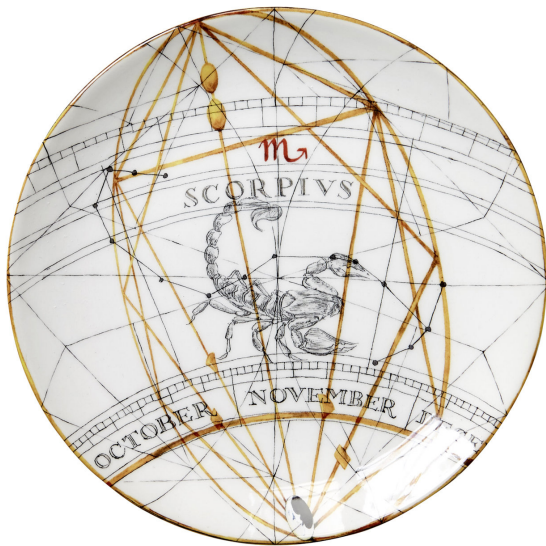

ARTEMEST

TABLETOP : TABLEWARE : DINNER PLATES

Laboratorio Paravicini

ZODIACO SCORPIUS DINNER PLATE

\$100

DESCRIPTION

This elegant dinner plate is part of the Zodiaco collection, in which the months of the year, and the astrological signs are exquisitely depicted in stunning maps that will enrich the look of any table. In this plate Scorpio is featured with the traditional symbol of a scorpion rendered as a black drawing surrounded by its months and its name in Latin. A net of black and golden lines draw a map of the sky in a complex decoration that is striking and elegant. A perfect gift, this piece can be paired with others from the same collection.

DETAILS & DIMENSIONS

- Material: Ceramics
- Dimensions (in): W 9.84 x D 9.84 x H 1.18
- Dimensions (cm): W 25 x D 25 x H 3
- Handmade In Italy