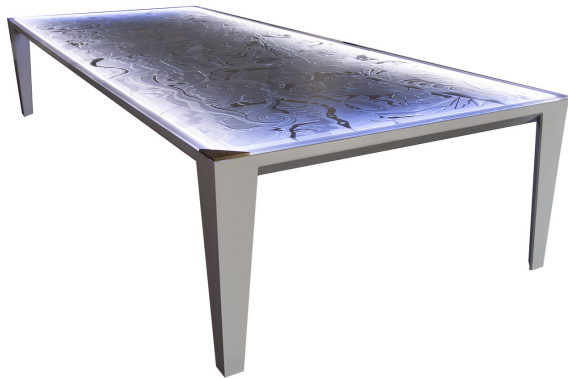

# ARTEMEST

FURNITURE : TABLES : DINING TABLES

*Turelli Studio*

**SEA DINING TABLE**

\$40,300

## DESCRIPTION

A classic piece with an avant-garde twist, this stunning table is a functional work of art. The distinctive glass top features a hand-engraved, bas-relief design with sinuous marine motifs enhanced by the embedded LED system. The combination of light and glass creates dynamic levels of colors and forms, while the iron frame and legs enhance the light and ethereal aesthetic. Showcased in a modern-styled dining room, this table will enliven any decor with its eccentric and alluring lighting.

## DETAILS & DIMENSIONS

- Material: Glass, Iron, LED
- Dimensions (in): W 66.93 x D 157.48 x H 29.53
- Dimensions (cm): W 170 x D 400 x H 75
- Handmade In Italy