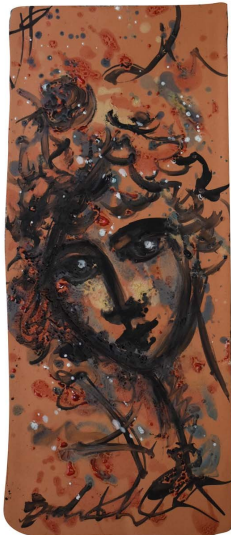

# ARTEMEST

HOME DECOR : OTHER DÉCOR : DECORATIVE ART

## *La Bottega di Verde Ramina*

SENSATIONS CERAMIC PAINTING

\$480

### DESCRIPTION

Charged with a captivating emotional quality, this ceramic painting is characterized by a light brown background with the face of a woman depicted with bold yet quick brushstrokes. The entire panel is enriched with englobes and crystalline adding a luminous quality to this superb piece that will make a splendid addition to a personal collection.

### DETAILS & DIMENSIONS

- Material: Ceramics
- Dimensions (in): W 6.50 x D 1.18 x H 14.96
- Dimensions (cm): W 16.5 x D 3 x H 38
- Handmade In Italy