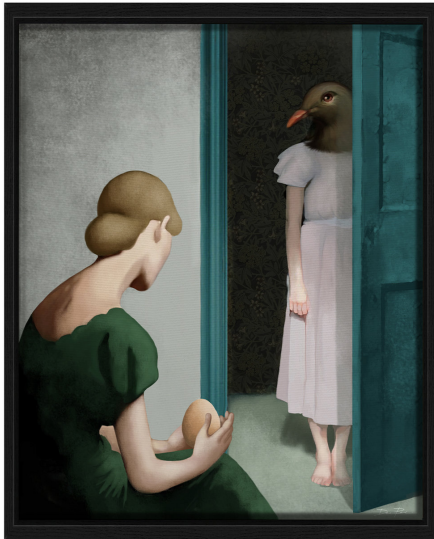

ARTEMEST

HOME DECOR : WALL & FLOOR DÉCOR : WALL DÉCOR

Daria Petrilli

SENSE OF MOTHERHOOD DIGITAL PAINTING

\$1,365

DESCRIPTION

An intriguing limited edition artwork this digital pictorial piece represents the dreamlike transposition of the unfulfilled desire for motherhood. Two female figures, one with a bird's head representing fertility, while the fruit of her love, the egg, is held in the hands of the other. Fine cotton pictorial canvas with American box frame in basswood.

DETAILS & DIMENSIONS

- Material: Cotton Canvas Wood
- Dimensions (in): W 34.65 x D 1.57 x H 42.52
- Dimensions (cm): W 88 x D 4 x H 108
- Handmade In Italy