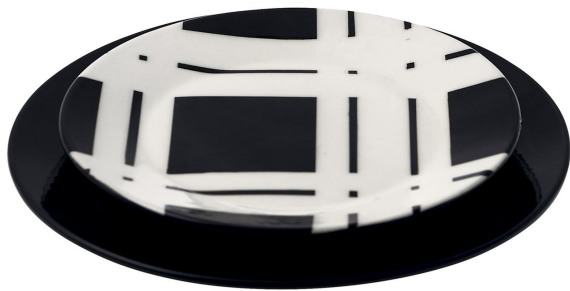

ARTEMEST

TABLETOP : PLATES : DINING SETS

Rometti

SET #1 BLACK AND WHITE PLATE AND CHARGER

\$140

DESCRIPTION

This impeccable combination of charger and plate is one of 10 table settings featured in the black and white collection designed by Jean-Christophe Clair. Clay forged from Etruscan caves was used to hand craft this unique functional and decorative set. These plates will make the perfect accents in a modern or contemporary decor with their intersecting network of lines in a classic black and white color combination.

DETAILS & DIMENSIONS

- Material: Ceramics
- Dimensions (in): W 12.60 x D 12.60 x H 1.57
- Dimensions (cm): W 32 x D 32 x H 4
- Handmade In Italy