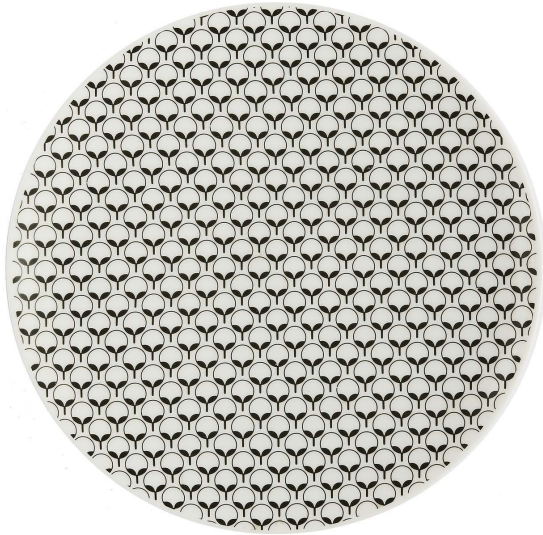

ARTEMEST

TABLETOP : TABLEWARE : PLATES

Isi Porcellana

SET OF 2 MASCHILE DINNER PLATES #4

\$110

DESCRIPTION

Expertly hand-crafted of porcelain, these flat dinner plates are characterized by geometric charm and a highly modern aesthetic. The white porcelain base was hand decorated with black abstract motifs resembling leaves, the continuous pattern creating unique depth and visual contrast. Used to serve dessert or pasta on special occasions, this set will be an elegant touch in any tableware collection. The plate measures 26 cm.

DETAILS & DIMENSIONS

- Material: Porcelain
- Dimensions (in): W 10.24 x D 10.24 x H 0.79
- Dimensions (cm): W 26 x D 26 x H 2
- Handmade In Italy