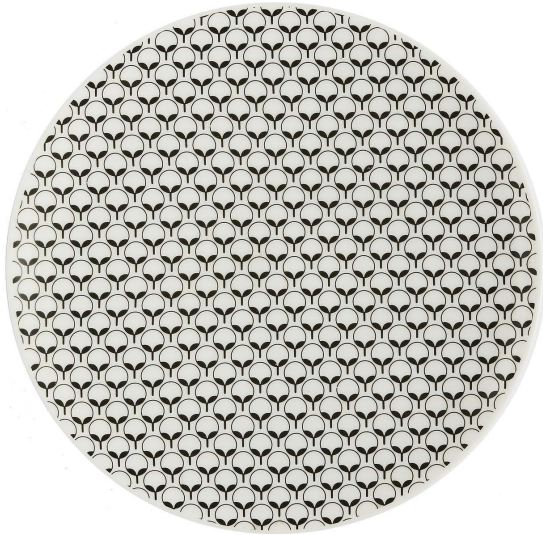

ARTEMEST

TABLETOP : TABLEWARE : DINNER PLATES

Isi Porcellana

SET OF 2 MASCHILE DINNER PLATES #4

\$110

DESCRIPTION

Expertly hand-crafted of porcelain, these flat dinner plates are characterized by geometric charm and a highly modern aesthetic. The white porcelain base was hand decorated with black abstract motifs resembling leaves, the continuous pattern creating unique depth and visual contrast. Used to serve dessert or pasta on special occasions, this set will be an elegant touch in any tableware collection. The plate measures 26 cm.

DETAILS & DIMENSIONS

- Material: Porcelain
- Dimensions (in): W 10.24 x D 10.24 x H 0.79
- Dimensions (cm): W 26 x D 26 x H 2
- Handmade In Italy