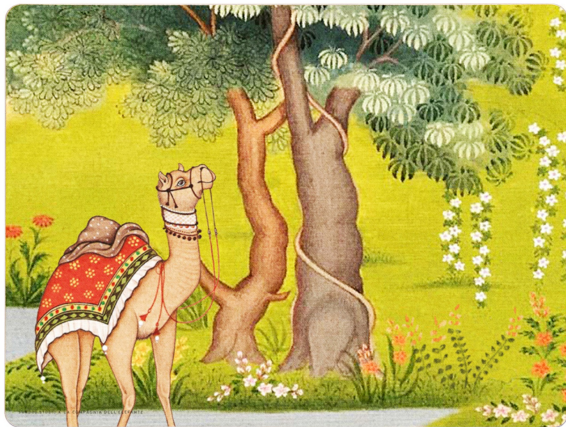

ARTEMEST

TABLETOP : TABLEWARE : PLACEMATS

Compagnia dell'Elefante

SET OF 2 RECTANGULAR MATS - CAMEL OASIS

\$115

DESCRIPTION

Rectangular mat, handcrafted in Italy, coated with cork and lacquered on the surface. Original design "Oasi" by Sundog. Studio for La Compagnia dell'Elefante: an Indian sacred and secret garden.

DETAILS & DIMENSIONS

- Material: Wood
- Dimensions (in): W 15.75 x D 11.81 x H 0.20
- Dimensions (cm): W 40 x D 30 x H 0.5
- Handmade In Italy