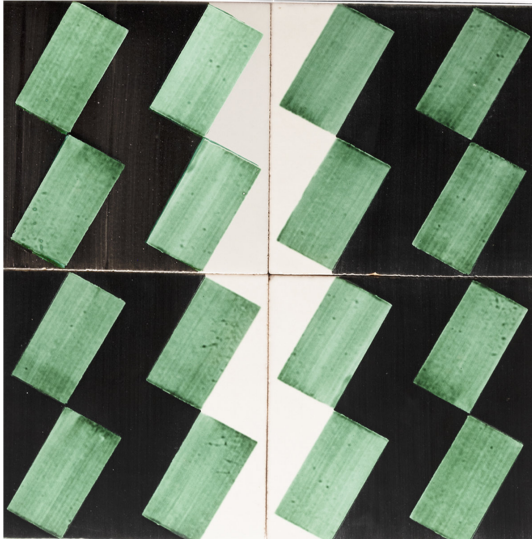

ARTEMEST

HOME DECOR : WALL & FLOOR DÉCOR : TILES

Galleria Elena

SET OF 25 DOMINO MAJOLICA TILES BY LUCIANO DE CARO

\$290

DESCRIPTION

The professionalism and experience of the Galleria Elena combine with the design of Luciano de Caro: a set of handcrafted and impressive majolica tiles. The terracotta base is decorated and glazed by hand, in Ramina green and black. Each majolica tile measures 20 x 20 cm, with a thickness of 1.5 cm.

DETAILS & DIMENSIONS

- Material: Majolica Tiles
- Dimensions (in): W 39.37 x D 0.59 x H 39.37
- Dimensions (cm): W 100 x D 1.5 x H 100
- Handmade In Italy