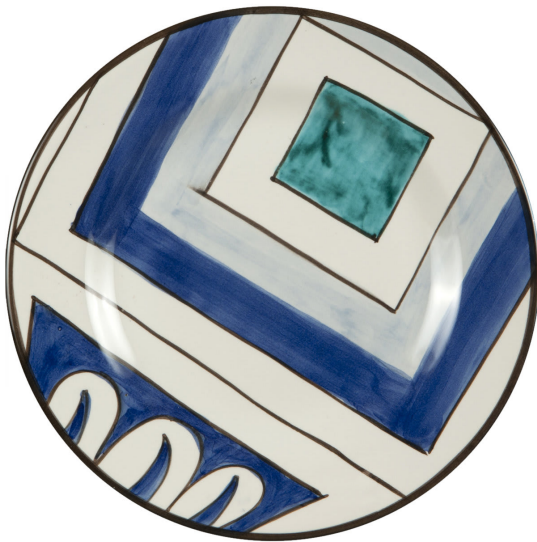

ARTEMEST

TABLETOP : TABLEWARE : DESSERT PLATES

Fausta Gaetani Design

SET OF 6 DESSERT PLATES LB08

\$370

DESCRIPTION

These elegant plates feature floral-like decorations using rich glazes in blue, yellow, and earth tone, using glazing techniques specific to the ancient traditions of Neapolitan ceramics. Crafted by hand by skilled master craftsmen in Campania, these plates can be paired with other LB08 sets of flat plates and bowls.

DETAILS & DIMENSIONS

- Material: Ceramics
- Dimensions (in): W 8.66 x D 8.66 x H 0.79
- Dimensions (cm): W 22 x D 22 x H 2
- Handmade In Italy