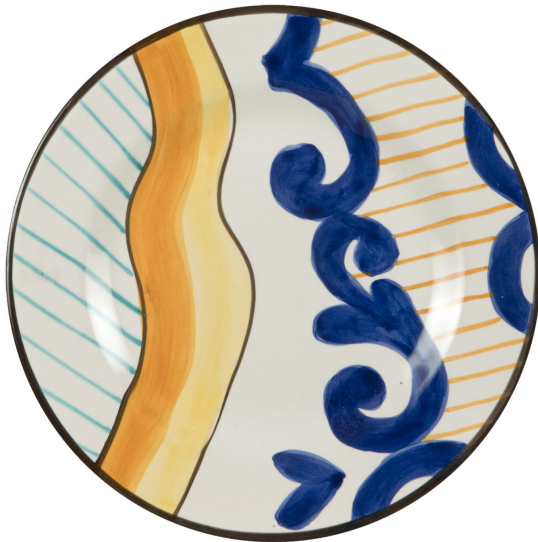

# ARTEMEST

TABLETOP

*Fausta Gaetani Design*

**SET OF 6 DESSERT PLATES LB09**

**\$380**

## DESCRIPTION

This magnificent set of 6 dessert plates features a striking pattern with rich glazes in blue, turquoise, yellow, and earth tone, making up the coloration LB09 which can be paired with the LB09 set of 6 flat plates and set of 6 deep plates. These handcrafted plates were made by master craftsmen in Campania and the glazing patterns were inspired by the ancient traditions of Neapolitan ceramics.

## DETAILS & DIMENSIONS

- Material: Ceramics
- Dimensions (in): W 8.66 x D 8.66 x H 0.79
- Dimensions (cm): W 22 x D 22 x H 2
- Handmade In Italy