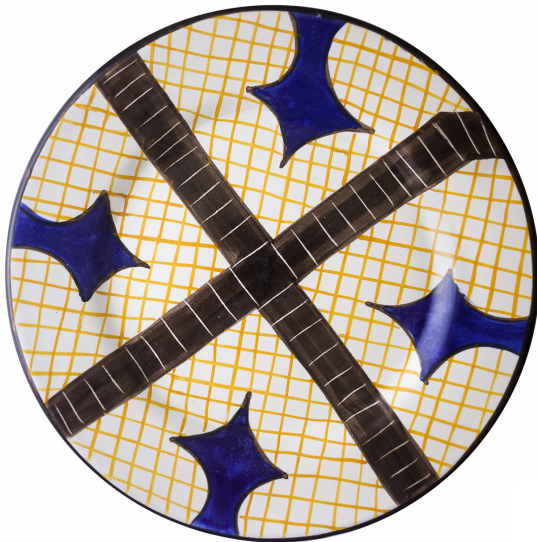

ARTEMEST

TABLETOP : TABLEWARE : DINNER PLATES

Fausta Gaetani Design

SET OF 6 FLAT PLATES LB04

\$400

DESCRIPTION

The LB04 series way uses blue, black and orange glazes to create a beautiful pattern on the surfaces of this set of 6 ceramic flat plates, and also comes in deep plates and dessert plates. The plates were made entirely by hand by master craftsmen in Campania, and then glazed and decorated using antique Neapolitan traditions. The plates have a contemporary feel while still retaining the originality of the traditions from which they are inspired.

DETAILS & DIMENSIONS

- Material: Ceramics
- Dimensions (in): W 11.02 x D 11.02 x H 1.57
- Dimensions (cm): W 28 x D 28 x H 4
- Handmade In Italy