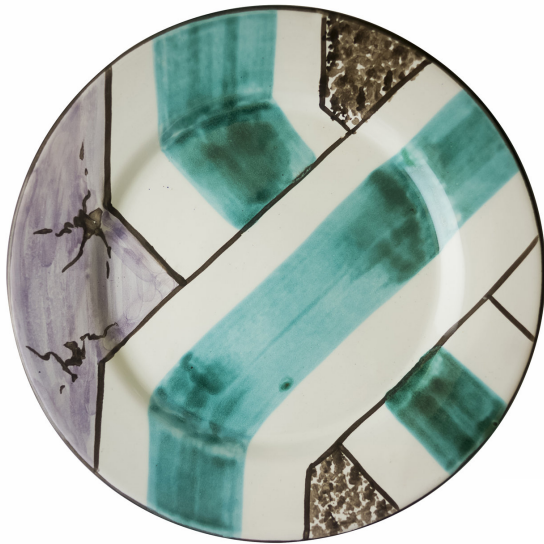

ARTEMEST

TABLETOP : TABLEWARE : DINNER PLATES

Fausta Gaetani Design

SET OF 6 FLAT PLATES LB12

\$370

DESCRIPTION

The sharp geometric patterns on this set of 6 flat plates is characteristic of the LB12 coloration in green and earth tone glazes, applied using techniques inspired by the ancient traditions of Neapolitan ceramics. The plates themselves were hand made by skilled master craftsmen and are also able to be matched with other LB12 sets of 6 dessert plates and deep plates.

DETAILS & DIMENSIONS

- Material: Ceramics
- Dimensions (in): W 11.02 x D 11.02 x H 1.57
- Dimensions (cm): W 28 x D 28 x H 4
- Handmade In Italy