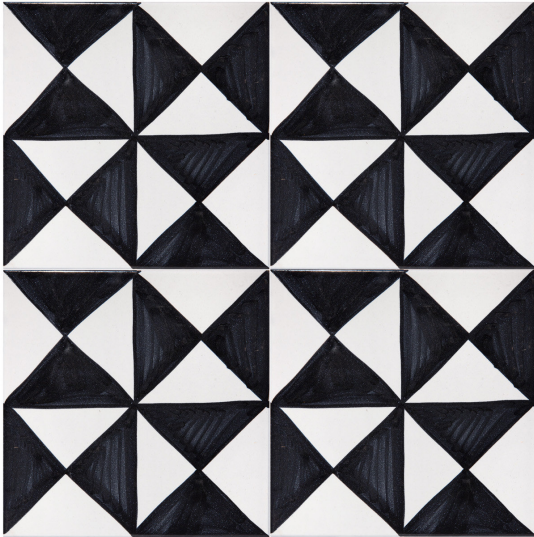

ARTEMEST

HOME DECOR : WALL & FLOOR DÉCOR : TILES

Ceramica Pinto

SET OF 4 RIGGIOLA BLACK TILES

\$190

DESCRIPTION

Four elegant 15 mm black and white ceramic tiles, handmade using a wood-burning furnace, and coated in enamel with a characteristic decoration pattern dating back to the 19th century. The design and coloring are hand-painted by skilled artisans in Vietri sul Mare.

DETAILS & DIMENSIONS

- Material: Ceramics
- Dimensions (Single Tile - in): 7.9 x 7.9 x 0.6
- Dimensions (Single Tile - cm): 20 x 20 x 1.5
- Handmade In Italy