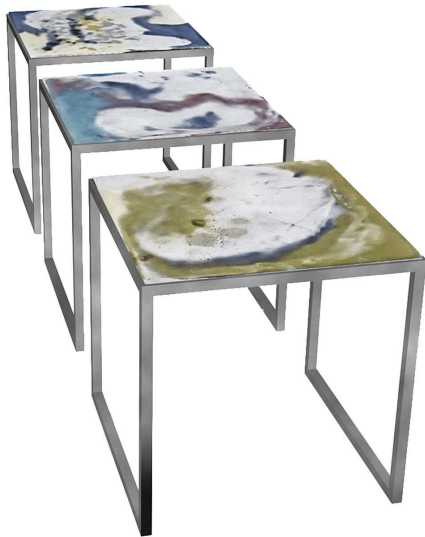

ARTEMEST

FURNITURE : TABLES : COFFEE TABLES

Carla Milesi di Gresy

SET OF THREE COFFEE TABLES

\$2,990

DESCRIPTION

This striking set of three square coffee tables is entirely made of light concrete that was colored in whimsical patterns and vivid colors. The base of each table is in iron and creates also the mounting of the top it supports. The three pieces have different sizes and heights so that can be piled on top of each other: 43 x 43 x 50 (h) 39 x 39 x 46 (h) 34 x 34 x 42 (h) cm. This versatile set will complement a contemporary living room, adding color and a dynamic accent.

DETAILS & DIMENSIONS

- Material: Concrete Iron
- Dimensions (in): W 16.93 x D 31.10 x H 19.69
- Dimensions (cm): W 43 x D 79 x H 50
- Handmade In Italy