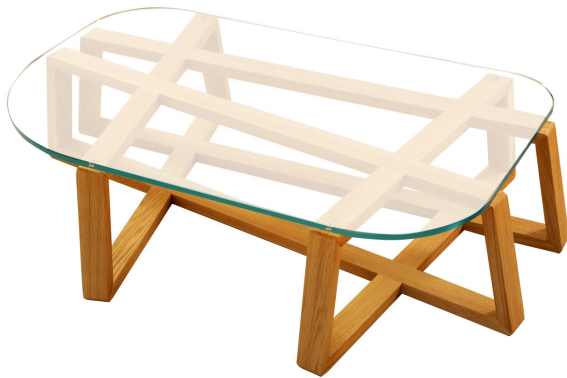

FURNITURE : TABLES : COFFEE TABLES

Gianluca Facchini

SEZAU TABLE

\$6,335

DESCRIPTION

Unusual coffee table with a rectangular shaped extra clear tempered glass top supported by boards in solid oak wood. This table by Gianluca Facchini is particularly fascinating because the wood boards follow an order in accordance with the centuries-old golden section, although looking as a random abstract composition.

DETAILS & DIMENSIONS

- Material: Oak Wood, Tempered Glass
- Dimensions (in): W 46.8 x D 27.3 x H 11.7
- Dimensions (cm): W 120 x D 70 x H 30
- Handmade in Italy