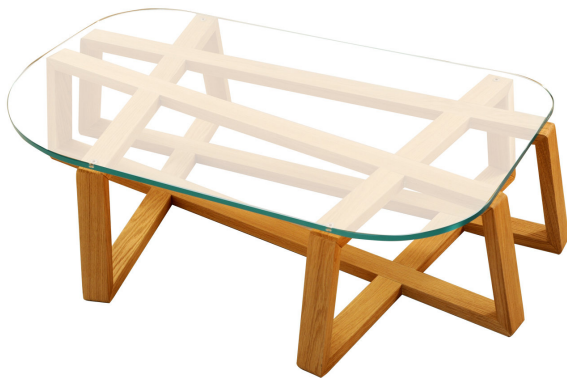

FURNITURE : TABLES : COFFEE TABLES

Gianluca Facchini

SEZAU TABLE

\$4,180

DESCRIPTION

Unusual coffee table with a rectangular shaped extra clear tempered glass top supported by boards in solid oak wood. This table by Gianluca Facchini is particularly fascinating because the wood boards follow an order in accordance with the centuries-old golden section, although looking as a random abstract composition.

DETAILS & DIMENSIONS

- Material: Oak Wood, Tempered Glass
- Dimensions (in): W 46.8 x D 27.3 x H 11.7
- Dimensions (cm): W 120 x D 70 x H 30
- Handmade in Italy