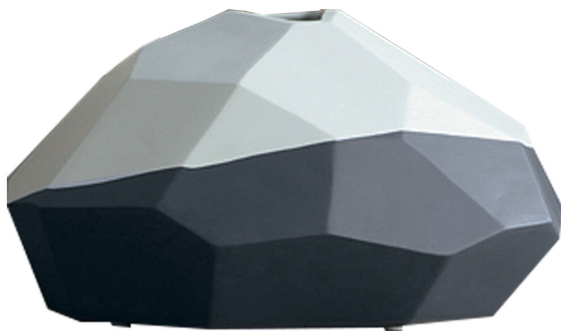

HOME DECOR : ALL VASES : VASES

Adriani e Rossi

SFACE TWO-TONED CERAMIC VASE #1

\$215

DESCRIPTION

The asymmetric, geometric surface of this pod-like vase creates a visual complexity that contrasts against its seemingly minimalist structure. A diagonal horizontal line further cuts its surface into two different color areas of gray and black, for a play on volume and weight. This item is made from opaque ceramic and is perfect in any setting.

DETAILS & DIMENSIONS

- Material: Ceramic
- Dimensions (in): W 15.75 x D 14.17 x H 8.27
- Dimensions (cm): W 40 x D 36 x H 21
- Handmade In Italy