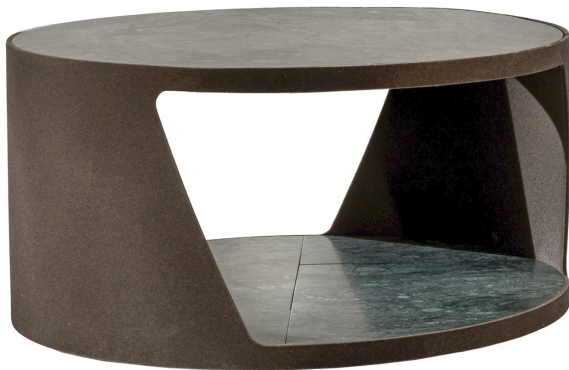

FURNITURE : TABLES : COFFEE TABLES

Laura Meroni

SHADOWS COFFEE TABLE BY CESARE AROSIO

\$6,310

DESCRIPTION

The Shadow project offers three tables with varying dimensions and heights that exude style and elegance. With a structure in lacquered metal and support surfaces in a choice of marbles and glasses from the collection, this version of the Shadow Coffee Table features a liquid velvet painted metal structure with the surfaces in Guatemala green marble.

DETAILS & DIMENSIONS

- Material: Metal Marble
- Dimensions (in): W 27.56 x D 27.56 x H 13.78
- Dimensions (cm): W 70 x D 70 x H 35
- Handmade In Italy