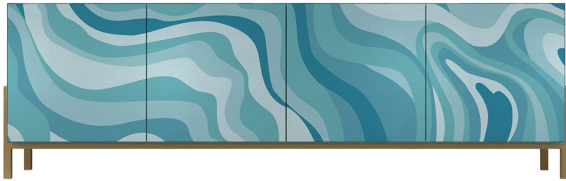

# ARTEMEST

FURNITURE : STORAGE : SIDEBOARDS

### SHARP BLUE WAVES SIDEBOARD

\$5,430

#### DESCRIPTION

Elegant and brightly adorned, this sideboard is a stunning container for a variety of uses that will add a splendid wavy decoration to a modern room. The entire piece is made of MDF panels, all covered with a hand-applied material surface throughout, with the back and the interior featuring a matte lacquer finish. The finish of feet, top, sides, and front four doors (with 45° edges) is in matte, non-toxic resin. The internal space is divided by four glass shelves. The total weight is 97 kg.

#### DETAILS & DIMENSIONS

- Material: MDF Glass Resin
- Dimensions (in): W 86.61 x D 19.49 x H 27.56
- Dimensions (cm): W 220 x D 49.5 x H 70
- Handmade In Italy