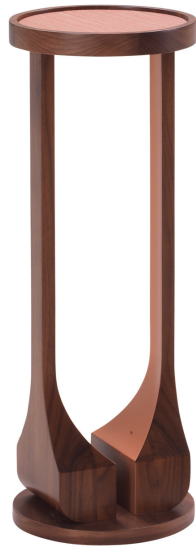

ARTEMEST

FURNITURE : TABLES : SIDE TABLES

Orsi

SIP COCKTAIL TABLE WITH HORSEHAIR TOP

\$3,515

DESCRIPTION

The interplay of refined workmanship and innovative design give life to this stunning cocktail table in which balanced proportions and prized materials combine to reveal a unique aesthetic. Entirely handcrafted of black American walnut, this sculptural piece showcases a round top covered with beige horsehair fabric and two uniquely shaped legs resting on a round base. The slender legs widen towards the base and are accented with a rose gold metal insert along the interior. This statement piece can serve as the aesthetic focal point of a living room corner, staircase, or foyer.

DETAILS & DIMENSIONS

- Material: Walnut wood Metal Horsehair
- Dimensions (in): W 9.84 x D 9.84 x H 27.17
- Dimensions (cm): W 25 x D 25 x H 69
- Handmade In Italy