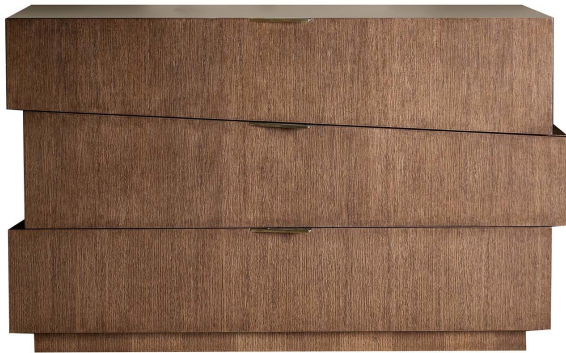

ARTEMEST

FURNITURE : STORAGE : DRESSERS

Bamax

SLASH DRESSER #3

\$5,530

DESCRIPTION

This sideboard is a one-of-a-kind piece of contemporary allure boasting an interplay of irregular shapes to reveal a striking, sculptural effect. The sideboard is composed of three soft-closing drawers of durmast wood enriched with metal handles boasting a complementing burnished brass finish.

DETAILS & DIMENSIONS

- Material: Durmast wood Metal
- Dimensions (in): W 54.33 x D 21.26 x H 33.07
- Dimensions (cm): W 138 x D 54 x H 84
- Handmade In Italy