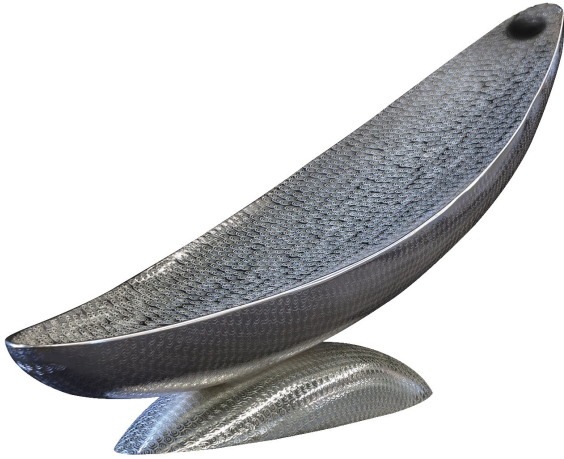

ARTEMEST

HOME DECOR : DECORATIVE ART

Zanetto

SLEEPINGMOON VASE

\$1,570

DESCRIPTION

This striking vase can double as centerpiece or sculptural decoration, to add modern elegance to an entryway, a living room, or a dining room. Inspired by the moon as seen when rising, its welcoming concave silhouette rests on a semi-spherical base. Both elements are made of silver-plated metal with a unique spiral decorative pattern throughout that reflects the surrounding light in a sophisticated way. The top of the piece features a hole, for cut flowers and other arrangements.

DETAILS & DIMENSIONS

- Material: Silver plated
- Dimensions (in): W 30.31 x D 5.91 x H 11.81
- Dimensions (cm): W 77 x D 15 x H 30
- Handmade In Italy