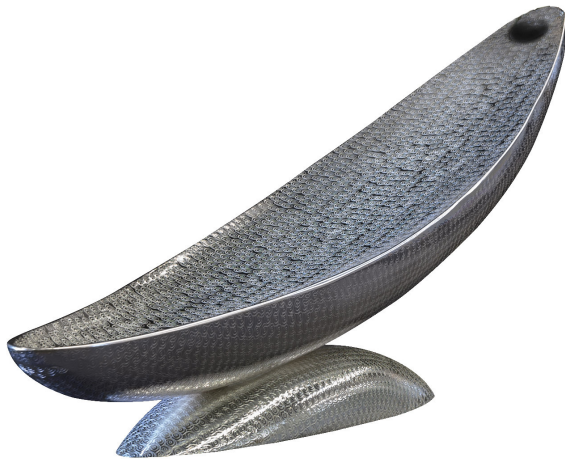

ARTEMEST

HOME DECOR : ALL VASES : VASES

Zanetto

SLEEPINGMOON VASE

\$1,680

DESCRIPTION

This striking vase can double as centerpiece or sculptural decoration, to add modern elegance to an entryway, a living room, or a dining room. Inspired by the moon as seen when rising, its welcoming concave silhouette rests on a semi-spherical base. Both elements are made of silver-plated metal with a unique spiral decorative pattern throughout that reflects the surrounding light in a sophisticated way. The top of the piece features a hole, for cut flowers and other arrangements.

DETAILS & DIMENSIONS

- Material: Silver plated
- Dimensions (in): W 30.31 x D 5.91 x H 11.81
- Dimensions (cm): W 77 x D 15 x H 30
- Handmade In Italy