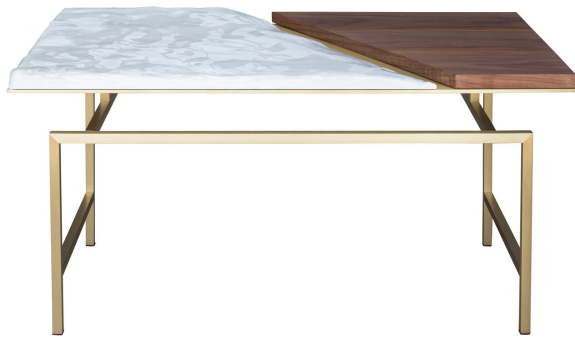

ARTEMEST

FURNITURE : TABLES : COFFEE TABLES

Matì

SNAER BROWN COFFEE TABLE

\$5,710

DESCRIPTION

Inspired by Iceland ("snaer" in Icelandic means snow), this stunning coffee table is a superb accent in a modern living room that creates a dynamic combination of elements evoking the majesty of nature molded by ice and fire. The structure in brass with a square section supports two tops, one in solid Canaletto walnut and the other in white porcelain, separated by a golden crack evoking a stream of water that reflects the sunlight while the snow melts around it.

DETAILS & DIMENSIONS

- Material: Brass Porcelain Walnut wood
- Dimensions (in): W 31.50 x D 17.72 x H 15.75
- Dimensions (cm): W 80 x D 45 x H 40
- Handmade In Italy