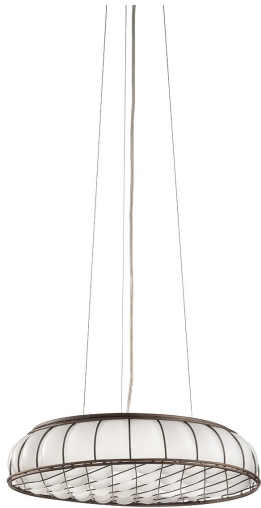

ARTEMEST

LIGHTING : PENDANTS

Siru Illuminazione

SOFFICE CEILING LAMP

\$740

DESCRIPTION

This striking ceiling lamp is modern and elegant and will make a statement in any decor. Its structure is in bronzed steel that creates a grid onto which the white Murano glass is mouth-blown generating a unique effect that resembles a multitude of bubbles enclosed in a grid. This modern interpretation of the traditional Venetian lantern was entirely handmade and comes with three E14 max 40W lightbulbs, available also in the UL version E14 max 40W. Contract and commercial certifications available upon request.

DETAILS & DIMENSIONS

- Material: Glass, Steel
- Dimensions (in): W 15.75 x D 15.75 x H 3.94
- Dimensions (cm): W 40 x D 40 x H 10
- Handmade In Italy