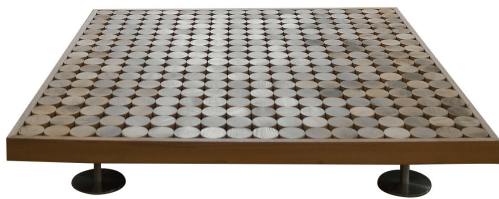

ARTEMEST

FURNITURE : TABLES : COFFEE TABLES

Mg12 by Monica Geronimi

SOFIA COFFEE TABLE IN METAL

\$4,690

DESCRIPTION

Made by master carpenters using artisanal techniques, each coffee table of this series is a one-of-a-kind piece that is numbered and signed. Its simple frame is highlighted on the surface by wood cylinders that animate its texture, bringing it to life. It is available entirely in wood, or with its legs in polished steel or bronzed steel. Part of the Sofia collection, this design can become a dining table, a bench, a nightstand, or a stool.

DETAILS & DIMENSIONS

- Material: Steel, Wood
- Dimensions (in): W 43.70 x D 43.70 x H 7.87
- Dimensions (cm): W 111 x D 111 x H 20
- Handmade In Italy