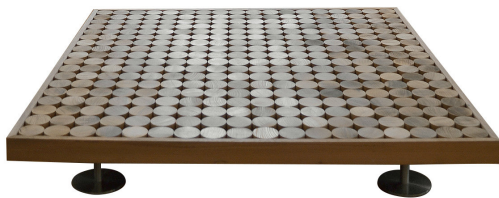

# ARTEMEST

FURNITURE : TABLES : COFFEE TABLES

*Mg12 by Monica Geronimi*

**SOFIA COFFEE TABLE IN METAL**

\$4,690

## DESCRIPTION

Made by master carpenters using artisanal techniques, each coffee table of this series is a one-of-a-kind piece that is numbered and signed. Its simple frame is highlighted on the surface by wood cylinders that animate its texture, bringing it to life. It is available entirely in wood, or with its legs in polished steel or bronzed steel. Part of the Sofia collection, this design can become a dining table, a bench, a nightstand, or a stool.

## DETAILS & DIMENSIONS

- Material: Steel, Wood
- Dimensions (in): W 43.70 x D 43.70 x H 7.87
- Dimensions (cm): W 111 x D 111 x H 20
- Handmade In Italy