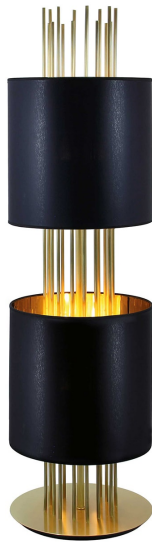

ARTEMEST

LIGHTING : FLOOR LAMPS

Estro

SOHO ORING L 4-LIGHT FLOOR LAMP BY LEO ALVAREZ

\$5,235

DESCRIPTION

A silhouette that is as bold as it is glamorous defines the superb character of this brass floor lamp, borrowing neat geometric volumes and reinterpreting them in a captivating, luxe key. Two cylindrical diffusers in prized black silk envelop each a pair of E14 bulbs (60W) and appear as seemingly floating while an array of tubular stems passes through them. A smaller version and a table variant are also available options, please consult the Artemest catalog for details.

DETAILS & DIMENSIONS

- Material: Brass
- Dimensions (in): W 15.75 x D 15.75 x H 59.06
- Dimensions (cm): W 40 x D 40 x H 150
- Handmade In Italy