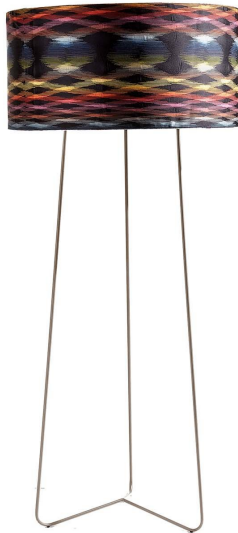

ARTEMEST

LIGHTING : FLOOR LAMPS

MissoniHome

SOPHIE NEW BLACK FLOOR LAMP

\$2,715

DESCRIPTION

The stunning lampshade merges functionality and style in a minimal structure of matte-finished steel rods that will look stunning in a modern living room or office decor. The three legs are bent at the base and meet in the center forming a Y-shape that stabilizes the large drum shade made of PVC. Boasting a colorful design that is part geometric and part abstract, the removable cover displays a kaleidoscope of vivid red, orange, yellow and blue crisscrossing waves contrasted by a deep black background. This lamp is shipped in two separate packaging for lampshade and steel structure.

DETAILS & DIMENSIONS

- Material: Steel PVC
- Dimensions (in): W 31.50 x D 31.50 x H 70.87
- Dimensions (cm): W 80 x D 80 x H 180
- Handmade In Italy