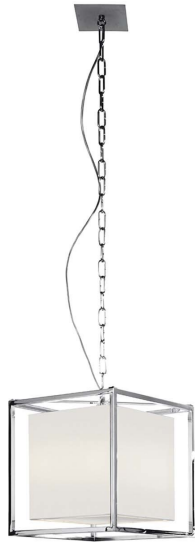

ARTEMEST

LIGHTING : PENDANTS

Marioni

SQUARE CEILING LAMP

\$1,815

DESCRIPTION

Part of the Square collection of modern lighting pieces, this ceiling lamp is an exquisite combination of traditional materials and contemporary design, for a timeless look that will make a statement in any decor. A square mount supports a chain on which the shade is attached. An outer square structure in brass with a chrome finish encloses the fabric shade in white. This elegant piece is customizable. Please consult the concierge.

DETAILS & DIMENSIONS

- Material: Brass, Textiles
- Dimensions (in): W 12.60 x D 12.60 x H 39.37
- Dimensions (cm): W 32 x D 32 x H 100
- Handmade In Italy