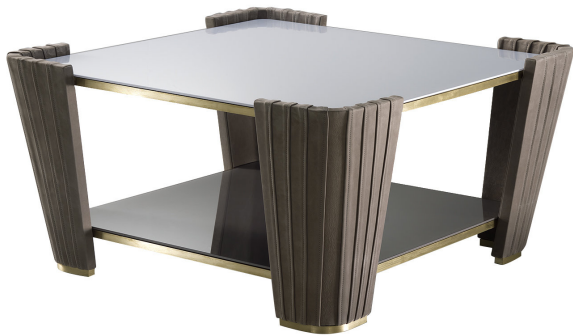

# ARTEMEST

FURNITURE : TABLES : COFFEE TABLES

*Bedding Atelier*

## SQUARED WOODEN COFFEE TABLE

\$9,930

### DESCRIPTION

This unique coffee table is a perfect example of the use of traditional materials such as wood and glass shaped in an inventive geometric structure for a modern, strong visual effect. Two squared layers made of glass, top and base with white and dark finish respectively, are held together by four sturdy and magnificent legs enclosing each corner of the two layers adding a robust look to the piece, and ending with gold-colored feet.

### DETAILS & DIMENSIONS

- Material: Wood Glass
- Dimensions (in): W 41.34 x D 41.34 x H 21.65
- Dimensions (cm): W 105 x D 105 x H 55
- Handmade In Italy