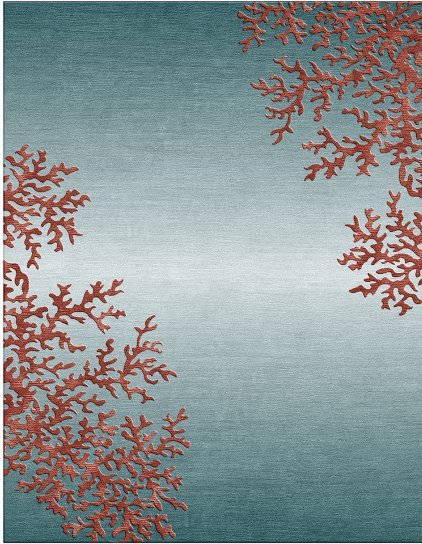

# ARTEMEST

HOME DECOR : WALL & FLOOR DÉCOR : RUGS & CARPETS

*Illulian*

### DESCRIPTION

Inspired by the sculptural quality of coral branches splendidly contrasting the pale blue background of the St. Barth sea, this rug will adorn a coastal interior or a refined boat with sophistication. It is hand-knotted by master craftsmen in Nepal with 152,000 knot/sqm. combining 80% Himalayan wool for the base and 20% silk for the decoration that is .07 cm high over a base of 05 cm of height. This piece can be customized in color, dimension, and composition. Please ask with the Concierge for details.

### DETAILS & DIMENSIONS

- Material: Textiles
- Dimensions (in): W 94.49 x D 0.03 x H 118.11
- Dimensions (cm): W 240 x D 0.07 x H 300
-