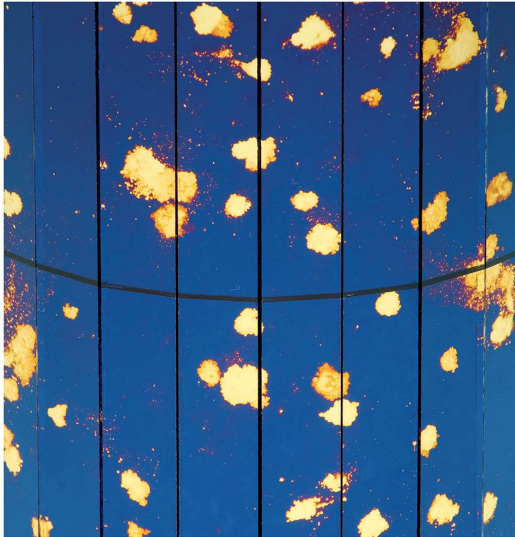

ARTEMEST

HOME DECOR : WALL & FLOOR DÉCOR : WALL DÉCOR

Antique Mirror

SET OF 15 STARDUST BLU DECORATIVE PANELS

\$1,450

DESCRIPTION

The stunning blue and gold combination of these canvased decorative panels made up of a mosaic of glass tiles (12.5 x 50 mm each) are another example of the master craftsmanship of Antique Mirror. The blue glass flecked with gold is reminiscent of far off galaxies and will add luminescence and depth to any wall or surface. The flexible design lends this decoration to a variety of uses, such as divider and column wrap-around. Each panel measures: 42,5x50 cm.

DETAILS & DIMENSIONS

- Material: Glass
- Dimensions (in) - Each Panel: W 16.73 x D 0.08 x H 19.69 (Tot. 2.28 ft²)
- Dimensions (cm) - Each Panel: W 42.5 x D 0.2 x H 50 (Tot. 3.19 m²)
- Handmade In Italy