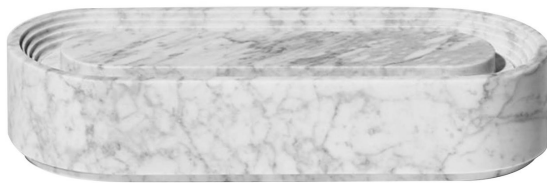

ARTEMEST

LIFESTYLE : ALL BOXES : BOXES

Marsotto LAB

STEP #2 - DESIGN SOMCHAI THUMTHATANUKUL

\$1,030

DESCRIPTION

Steps is a range of marble containers whose aesthetic is inspired by industrial production and more specifically by CNC machines. The stepped edges allow the lid to be perfectly aligned while remaining inside the container and allow the boxes to be easily stacked.

DETAILS & DIMENSIONS

- Material: White Carrara marble
- Dimensions (in): W 12.99 x D 4.72 x H 2.95
- Dimensions (cm): W 33 x D 12 x H 7.5
- Handmade In Italy