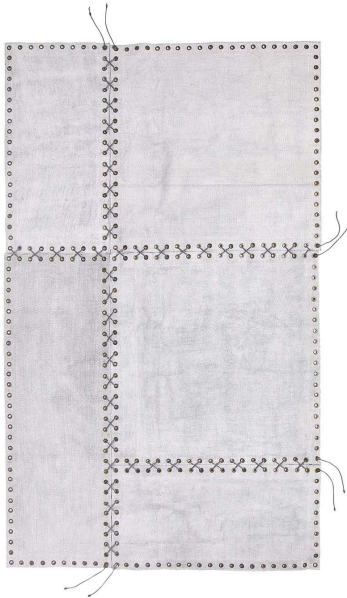

ARTEMEST

HOME DECOR : WALL & FLOOR DÉCOR : RUGS & CARPETS

Sitap Carpet Couture Italia

STRINGHE RUG ASH GRAY

\$4,350

DESCRIPTION

Stringhe Ash Gray is a stylish and unique modern rug. Composed of parts of ancient dyed Kilims, assembled together using nautical ropes of various colors, the metal eyelets and pure hemp make this rug perfect for an industrial-chic environment. The rug is also suited to a modern interior with a vintage touch. Also available in other sizes and colours.

DETAILS & DIMENSIONS

- Material: Hemp Metal Rope
- Dimensions (in): W 118.11 x H 157.48
- Dimensions (cm): W 300 x H 400
- Handmade