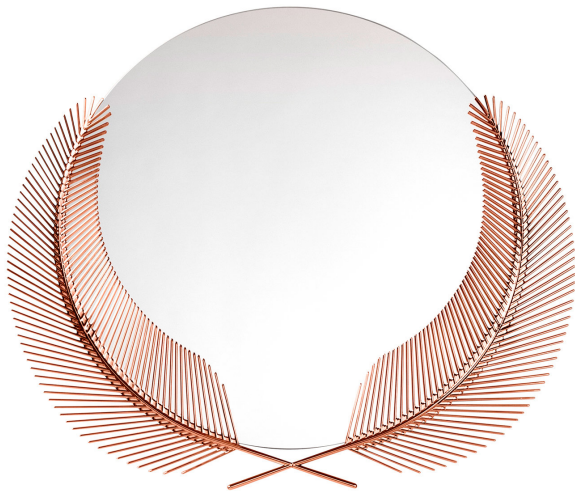

# ARTEMEST

HOME DECOR : MIRRORS : WALL MIRRORS

*Ghidini 1961*

**SUNSET SMALL ROSE MIRROR BY NIKA ZUPANC**

\$1,915

## DESCRIPTION

Enclosed in a delicate frame of two palm leaves, this small mirror boasts a pure, round silhouette that evokes tropical bliss. The two brass elements, exquisitely crafted and finished in a delicate rose gold hue, have a multitude of radiating elements that add a striking texture to the simplicity of the mirrored glass. A perfect accent piece for a modern entryway, a minimalist bathroom, or a classic bedroom, this will be an eye-catching addition to any decor.

## DETAILS & DIMENSIONS

- Material: Brass Mirrored glass
- Dimensions (in): W 21.65 x D 27.56 x H 23.62
- Dimensions (cm): W 55 x D 70 x H 60
- Handmade In Italy