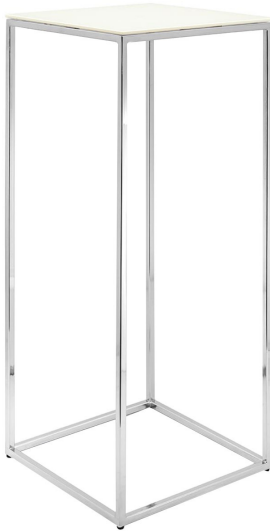

ARTEMEST

FURNITURE : TABLES : SIDE TABLES

Abhika

SUPP ADZ SIDE TABLE

\$710

DESCRIPTION

This hand-crafted coffee table features a silver-colored, chromium-plated base and white glass top. Its tall, sleek, barely there design creates an elegant visual impression by forming a play on negative and positive space. It's minimalist look and subtle color scheme makes it a perfect addition to any environment.

DETAILS & DIMENSIONS

- Material: Chromed Metal Glass
- Dimensions (in): W 11.81 x D 11.81 x H 29.53
- Dimensions (cm): W 30 x D 30 x H 75
- Handmade In Italy