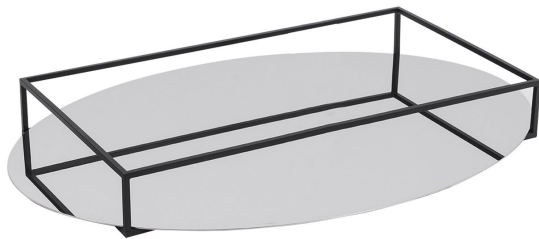

ARTEMEST

TABLETOP : MORE TABLETOP : TRAYS

Danese Milano

SURFACE + BORDER N. 2 BLACK FRUIT TRAY BY RON GILAD

\$505

DESCRIPTION

Functionality and visual suggestions intertwine in this captivating fruit tray born from the creative mind of designer Ron Gilad. Resting on an oval mirror, its structure is comprised of thin, black-lacquered metal bars creating a lightweight and organic ensemble that outlines a spacious area where to collect fruits.

DETAILS & DIMENSIONS

- Material: Mirrored glass Metal
- Dimensions (in): W 19.69 x D 9.84 x H 1.97
- Dimensions (cm): W 50 x D 25 x H 5
- Handmade In Italy