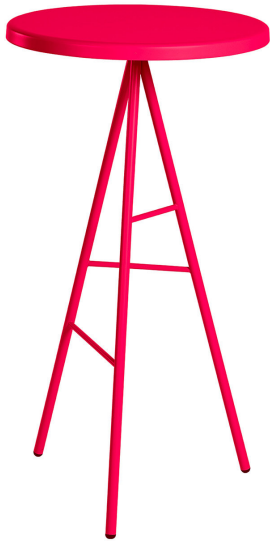

ARTEMEST

FURNITURE : TABLES : SIDE TABLES

Castil

SYMPLE LARGE RED SIDE TABLE

\$290

DESCRIPTION

Simple and versatile, this side table belongs to the Symple Collection that includes tables and stools of three different heights, a plant stand, and a free standing coat rack, all designed to add a pop of color both indoor and outdoor decors. Sporting a bright red powder-coated finish, the round top is supported by three legs with stretchers set at different heights, representing the distinctive feature of the collection. Available in other colors to mix and match with the other pieces of the collection.

DETAILS & DIMENSIONS

- Material: Metal
- Dimensions (in): W 20.08 x D 20.08 x H 37.40
- Dimensions (cm): W 51 x D 51 x H 95
- Handmade In Italy