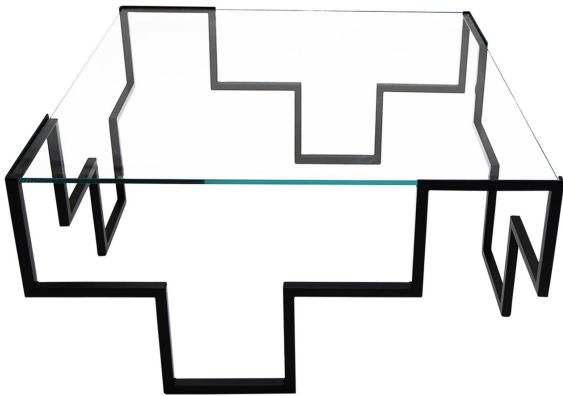

ARTEMEST

FURNITURE : TABLES : COFFEE TABLES

Francesco Della Femina

COFFEE TABLE 4 T IRON TABLE

\$4,170

DESCRIPTION

Coffee Table 4 T is a wrought iron table with a tempered glass top, entirely handcrafted by skilled artisans in Naples. The piece shows Francesco Della Femina's eye for clean contemporary lines casting an intriguing geometric shape on the floor due to the symmetry of the structure.

DETAILS & DIMENSIONS

- Material: Iron, Glass
- Dimensions (in): W 35.1 x D 35.1 x H 17.55
- Dimensions (cm): W 90 x D 90 x H 45
- Handmade in Italy