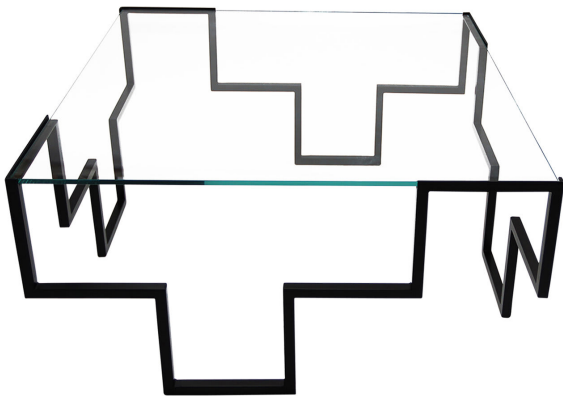

ARTEMEST

FURNITURE : TABLES : COFFEE TABLES

Francesco Della Femina

COFFEE TABLE 4 T IRON TABLE

\$4,170

DESCRIPTION

Coffee Table 4 T is a wrought iron table with a tempered glass top, entirely handcrafted by skilled artisans in Naples. The piece shows Francesco Della Femina's eye for clean contemporary lines casting an intriguing geometric shape on the floor due to the symmetry of the structure.

DETAILS & DIMENSIONS

- Material: Iron, Glass
- Dimensions (in): W 35.1 x D 35.1 x H 17.55
- Dimensions (cm): W 90 x D 90 x H 45
- Handmade in Italy