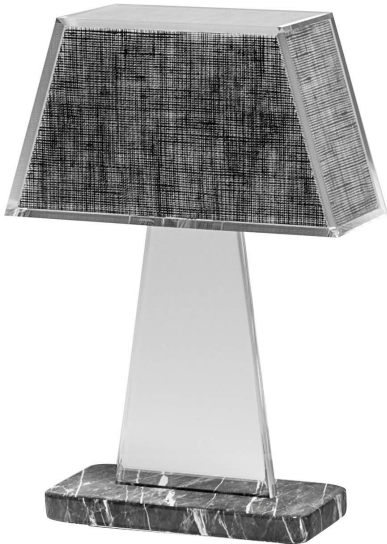

ARTEMEST

LIGHTING : TABLE LAMPS

Madea Milano

TAILOR BIG GRAY TABLE LAMP WITH GRAY CARNICO MARBLE BASE

\$550

DESCRIPTION

A captivating combination of heterogeneous materials that coexist harmoniously, this table lamp is a stunning addition to a modern and contemporary style home. Made entirely of clear methacrylate and supported by a gray Carnico marble rectangular base, this lamp features a clear stem with a trapezoid-shaped lampshade made of gray linen encased in bi-cast methacrylate. The texture of the fabric is enhanced by the light inside, creating a warm ambiance in the surrounding space.

DETAILS & DIMENSIONS

- Material: Marble, Methacrylate, Textiles
- Dimensions (in): W 12.60 x D 5.12 x H 20.47
- Dimensions (cm): W 32 x D 13 x H 52
- Handmade In Italy