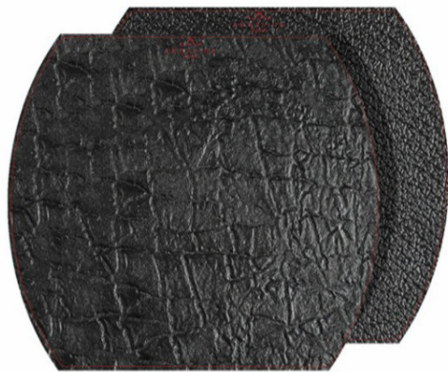

ARTEMEST

TABLETOP : TABLEWARE : PLACEMATS

Angelina Home

TANZANIA EXTRA-SMALL SET OF 2 BLACK LEATHER PLACEMATS

\$710

DESCRIPTION

This captivating set of two placemats delivered with coordinated napkin rings (14x4x0.45Hcm) exemplifies the expertise of craftsmen at Angelina, who painstakingly treat top-rate, certified calfskin to achieve a texture of faux Cape buffalo and rhino leathers per side. Chromatic vibrancy is added by the red cotton stitchings and brand's logo stamped by hand, hallmark details of the Luxury Collection.

DETAILS & DIMENSIONS

- Material: Leather
- Dimensions (in): W 13.78 x D 0.18 x H 11.81
- Dimensions (cm): W 35 x D 0.45 x H 30
- Handmade In Italy