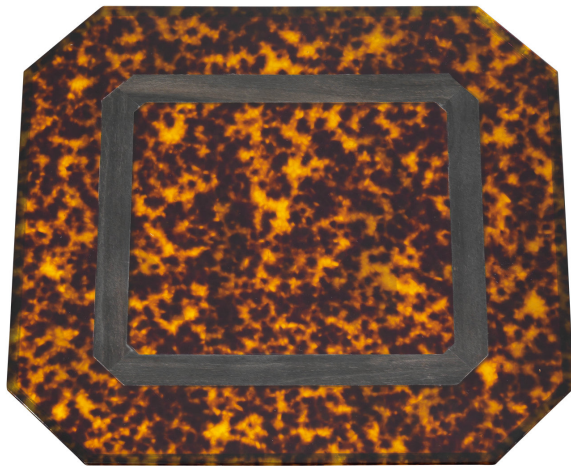

# ARTEMEST

TABLETOP

*Silia*

TARTARUGA CHARGER

\$990

## DESCRIPTION

This striking charger is part of the Tartaruga collection, entirely handmade of lucite decorated with a tortoiseshell pattern. Its elegant octagonal shape is highlighted in the center by an inlaid frame of solid ebony wood.

## DETAILS & DIMENSIONS

- Material: Ebony wood, Lucite
- Dimensions (in): 0.2 x 14.6 x 13.8
- Dimensions (cm): 0.5 x 37 x 35
- Handmade In Italy